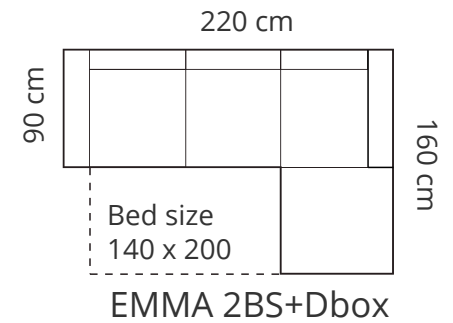

EMMA 2BS+Dbox

PADDING: Polyurethane Foam E30
FRAME: Birch plywood & pine

MEASUREMENTS

ADDITIONAL INFORMATION

Height: 90 cm
Sitting height: 46 cm
Armrest: 10 cm
Sitting depth: 55 cm
Dec. pillows: 0
Fabric: Cabo 10

LEGS

L49
h- 12 cm
STANDARD

LEG COLORS

-  01 Natural
-  03 Dark Brown
-  04 Black
-  05 Oiled Oak
-  07 White
-  STANDARD 08 Oak stain