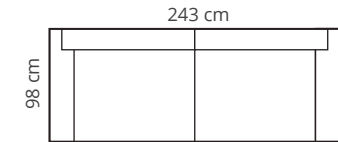

MOMO

FRAME: Birch plywood & pine
 SEAT: Pocket Spring and Polyurethane Foam HR35150
 BACK : Polyurethane Foam HyperSoft23055

MEASUREMENTS

MOMO 3

ROUND MOMO
 OTTOMAN

ADDITIONAL INFORMATION

Height: 85cm
 Sitting height: 46cm
 Sitting depth: 70cm

LEGS METAL LEGS

L78

h- 17 cm

● black
 STANDARD

L76

h- 17 cm

● silver

L85

h- 17 cm

● silver

WOODEN LEG

L86

h-17 cm

STANDARD	01 Natural
	04 Black
	05 Oiled Oak +5€/pc
	08 Oak stain

SOFT
 POCKET SPRING
 SEATS

80x30cm decorative pillows (100% fiber) included with 3-seater sofa
 Round sofa does not have pocket springs
 Measurements cannot be changed
 Measurements tolerance +/- 3 cm